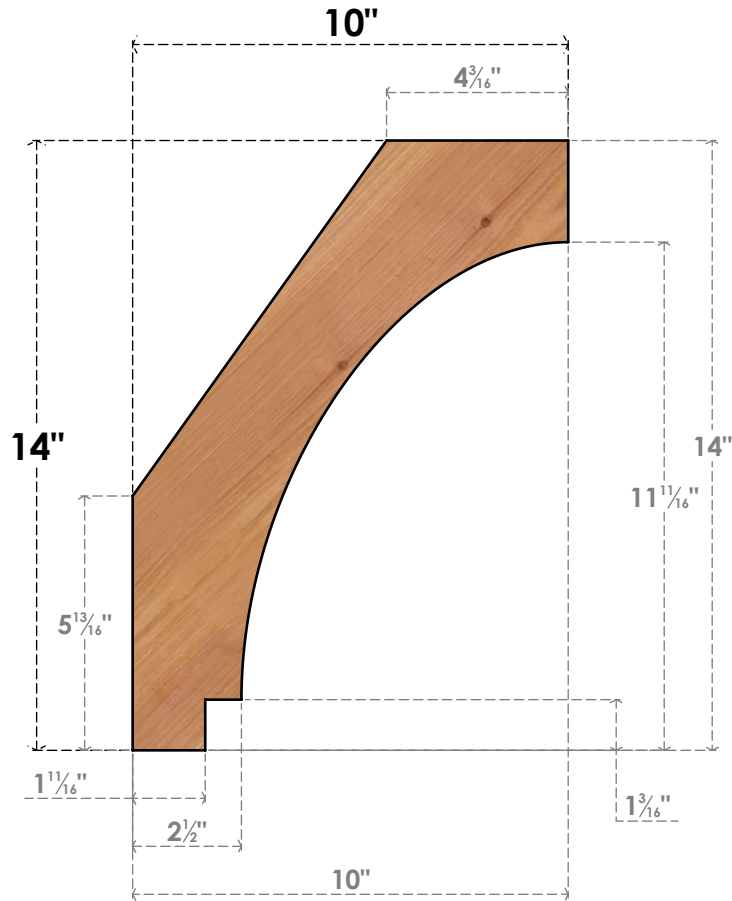

BRC06X10X14IMP00SWR

5 1/2"W X 10"D X 14"H IMPERIAL SMOOTH BRACE, WESTERN RED CEDAR

SIDE

FRONT

EKENA MILLWORK
2300 WEST MAIN ST.
CLARKSVILLE, TX 75426
TOLL FREE: 866-607-0453
WWW.EKENAMILLWORK.COM

NOTES

1. INSTALLATION TO BE COMPLETED IN ACCORDANCE WITH MANUFACTURER'S SPECIFICATIONS.
2. DRAWING MAY NOT BE TO SCALE
3. THIS DRAWING IS INTENDED FOR DESIGN AND PLANNING PURPOSES ONLY.
4. ALL INFORMATION CONTAINED HEREIN WAS CURRENT AT THE TIME OF DEVELOPMENT BUT MUST BE REVIEWED AND APPROVED BY THE PRODUCT MANUFACTURER TO BE CONSIDERED ACCURATE.
5. PRODUCTS ARE NOT KILN DRIED. THIS ITEM IS UNIQUE AND WILL CONTAIN THE NATURAL VARIATIONS THAT THE WOOD SPECIES OFFERS. THIS MAY RESULT IN VARIATIONS UP TO 1/4"